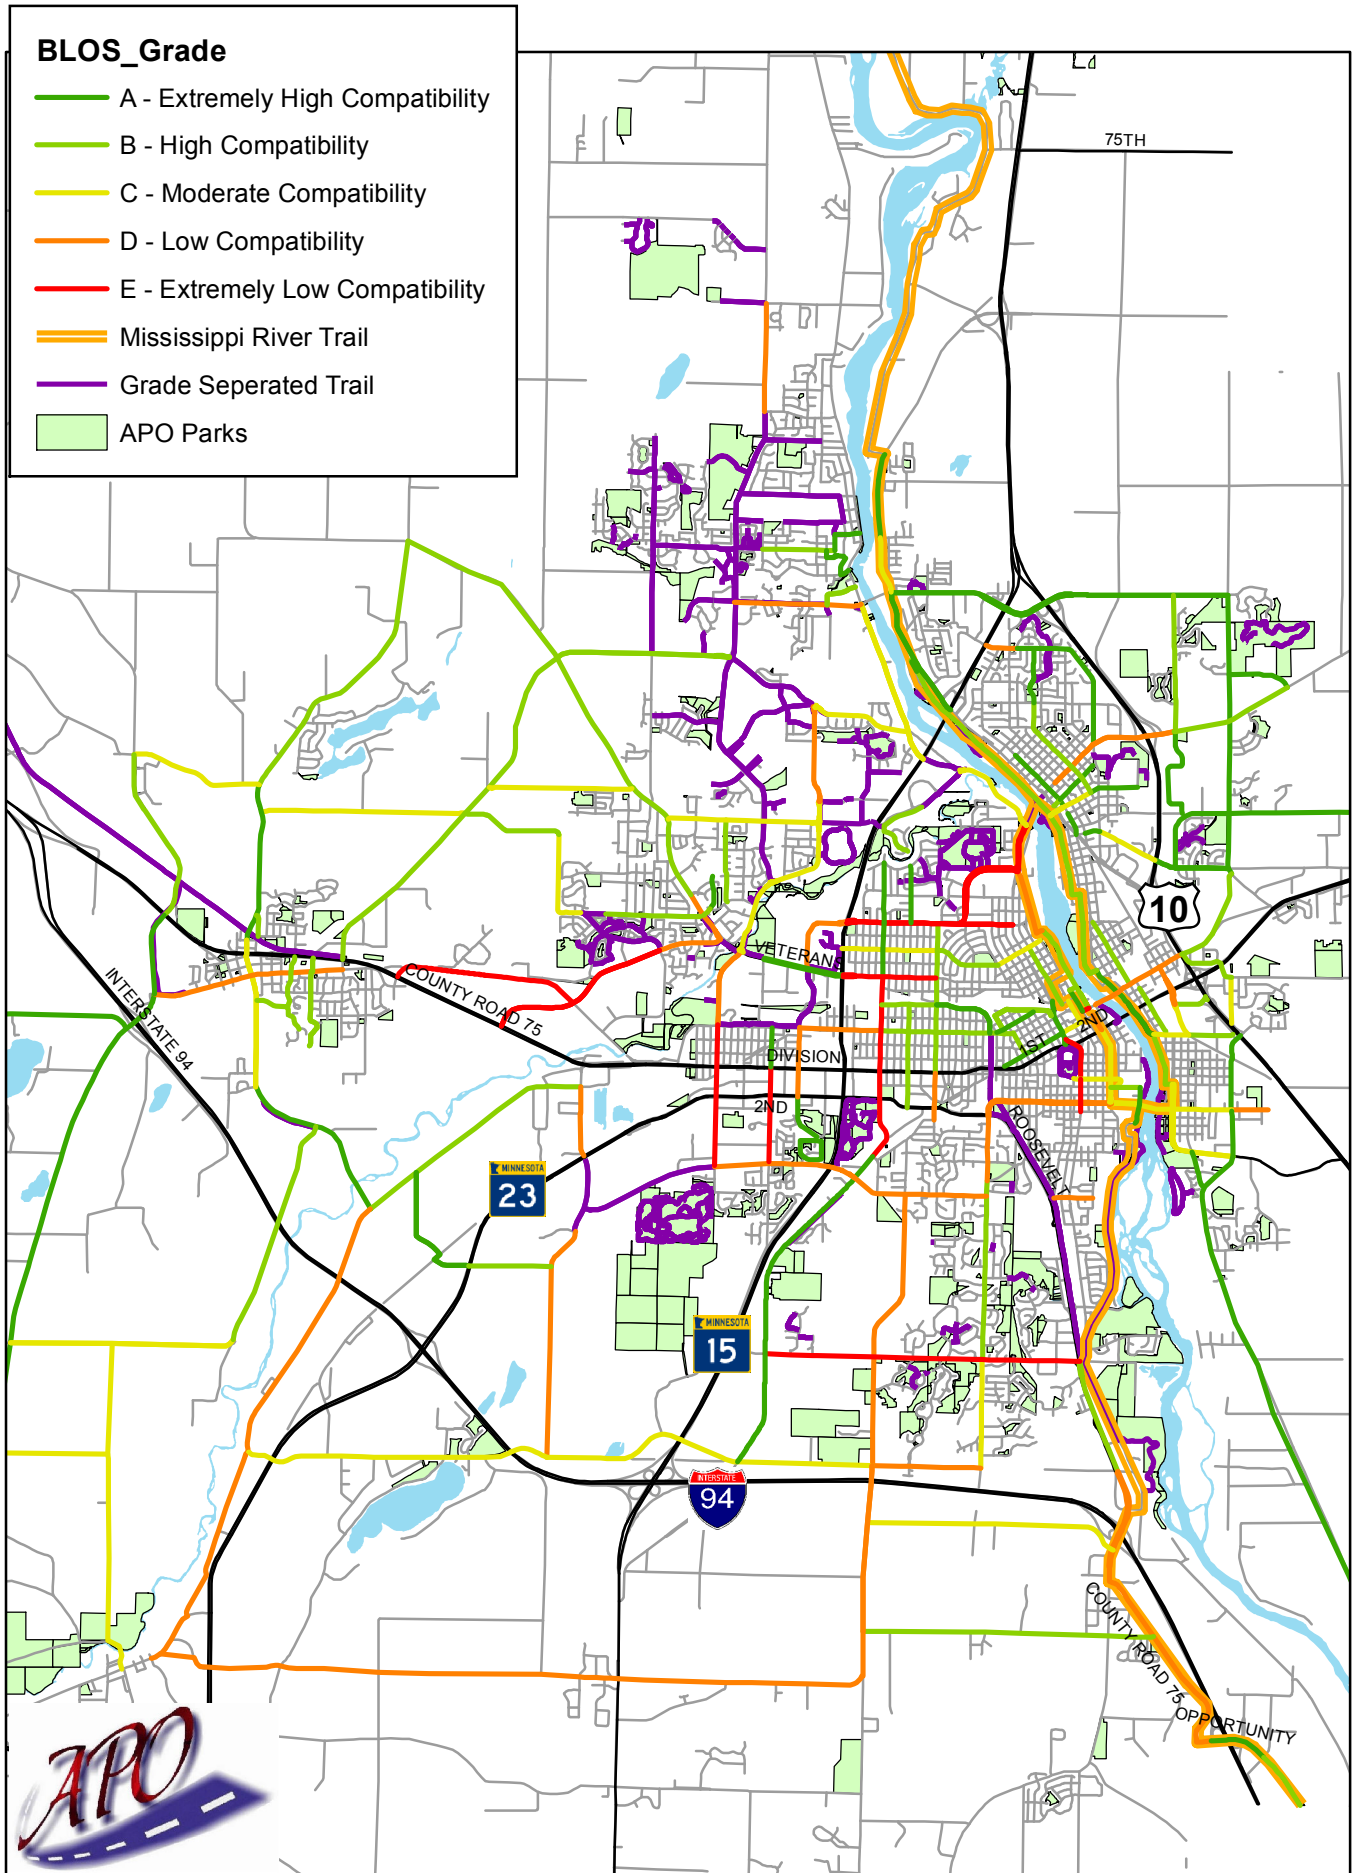

Draft St. Cloud Area On-Road BLOS Ratings

March 2, 2016