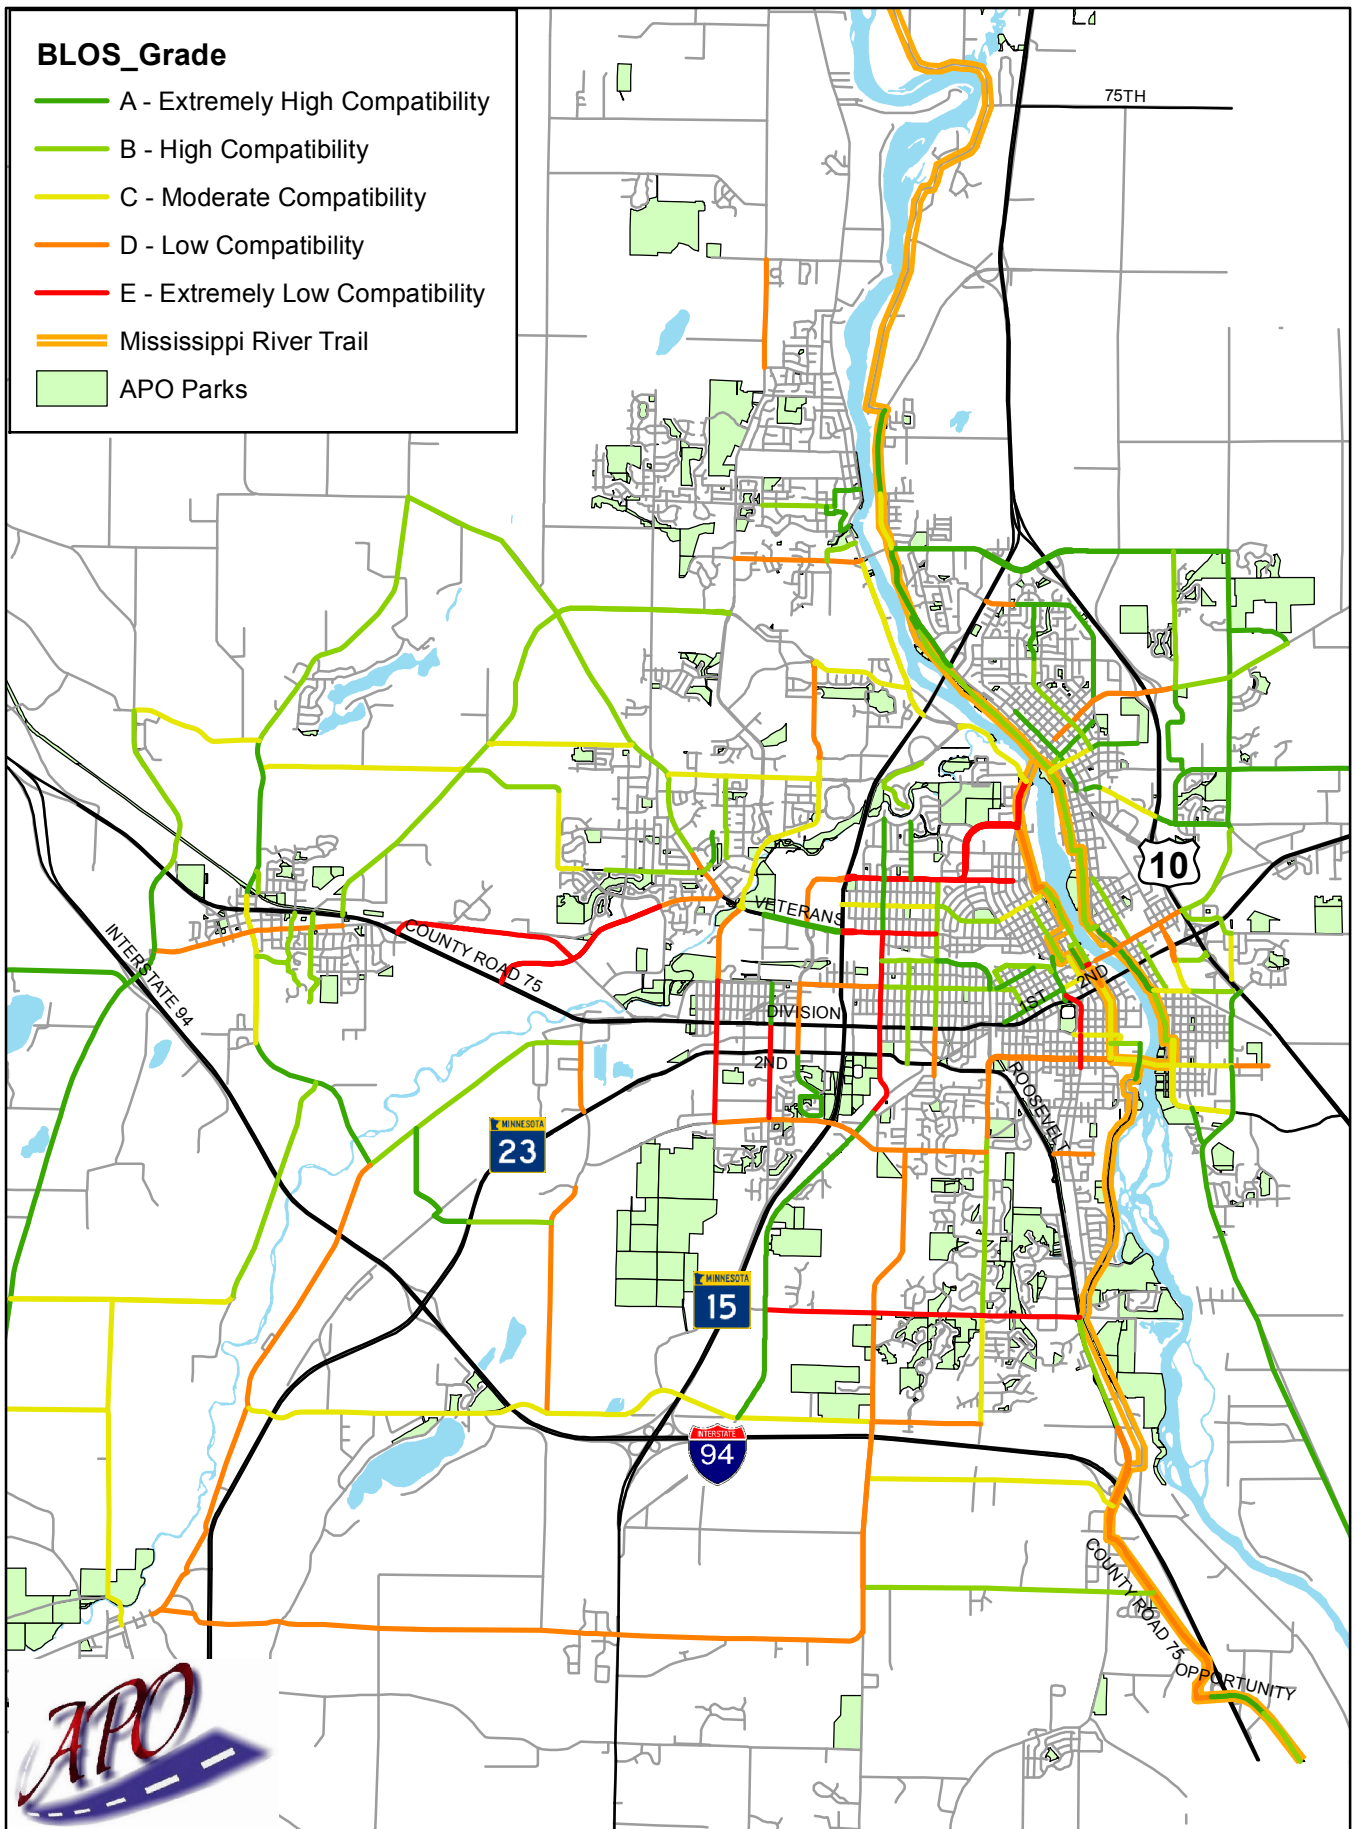

Draft St. Cloud Area On-Road BLOS Ratings

March 2, 2016