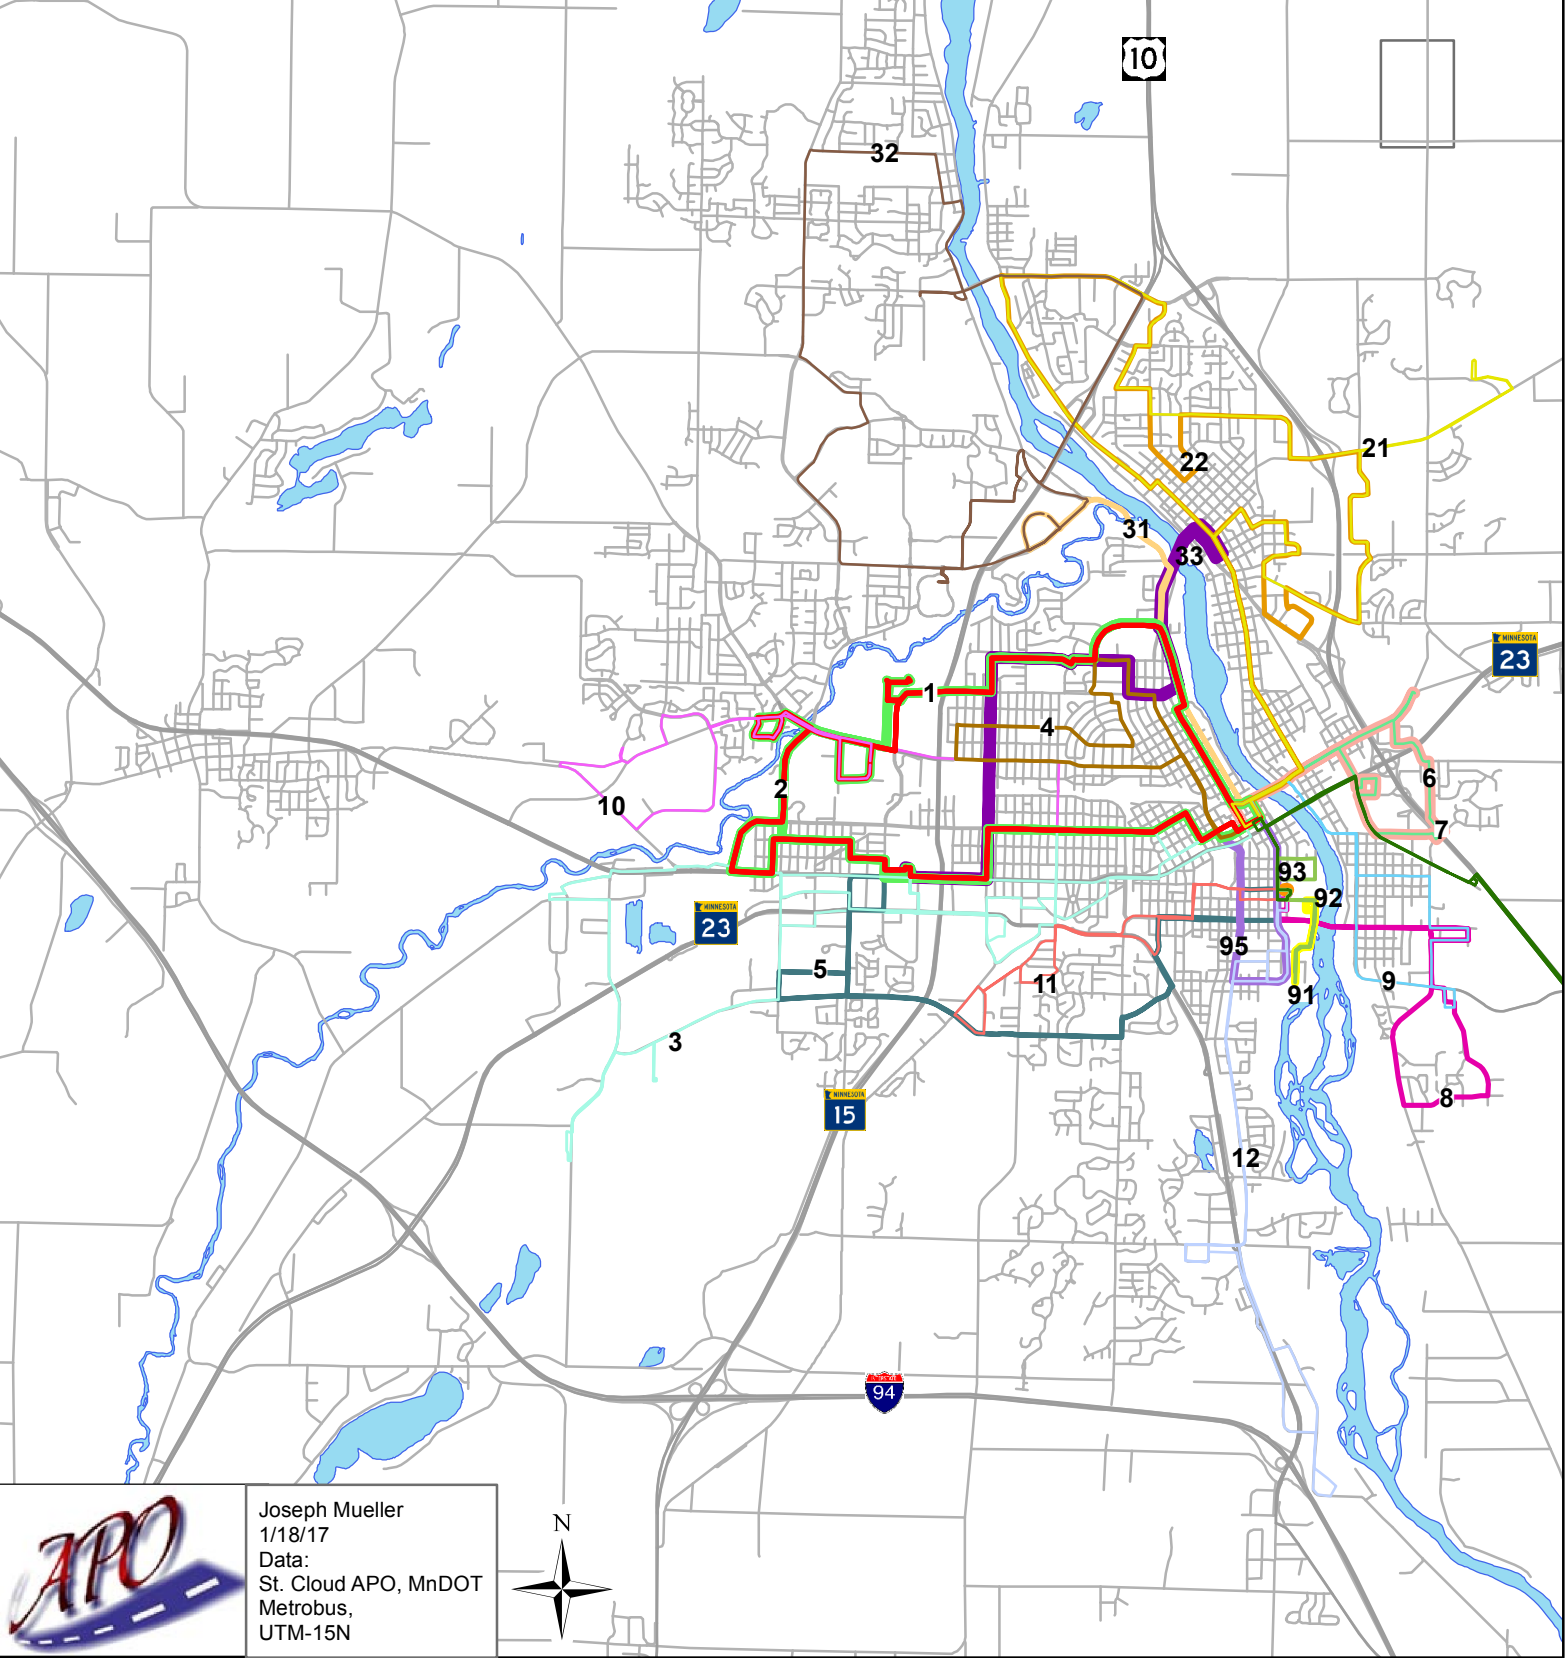

St. Cloud APO MetroBus Routes (2017)

Joseph Mueller
1/18/17
Data:
St. Cloud APO, MnDOT
Metrobus,
UTM-15N