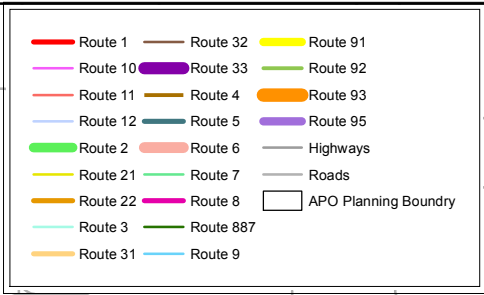

St. Cloud APO MetroBus Routes (2017)

Joseph Mueller
1/18/17
Data:
St. Cloud APO, MnDOT
Metrobus,
UTM-15N