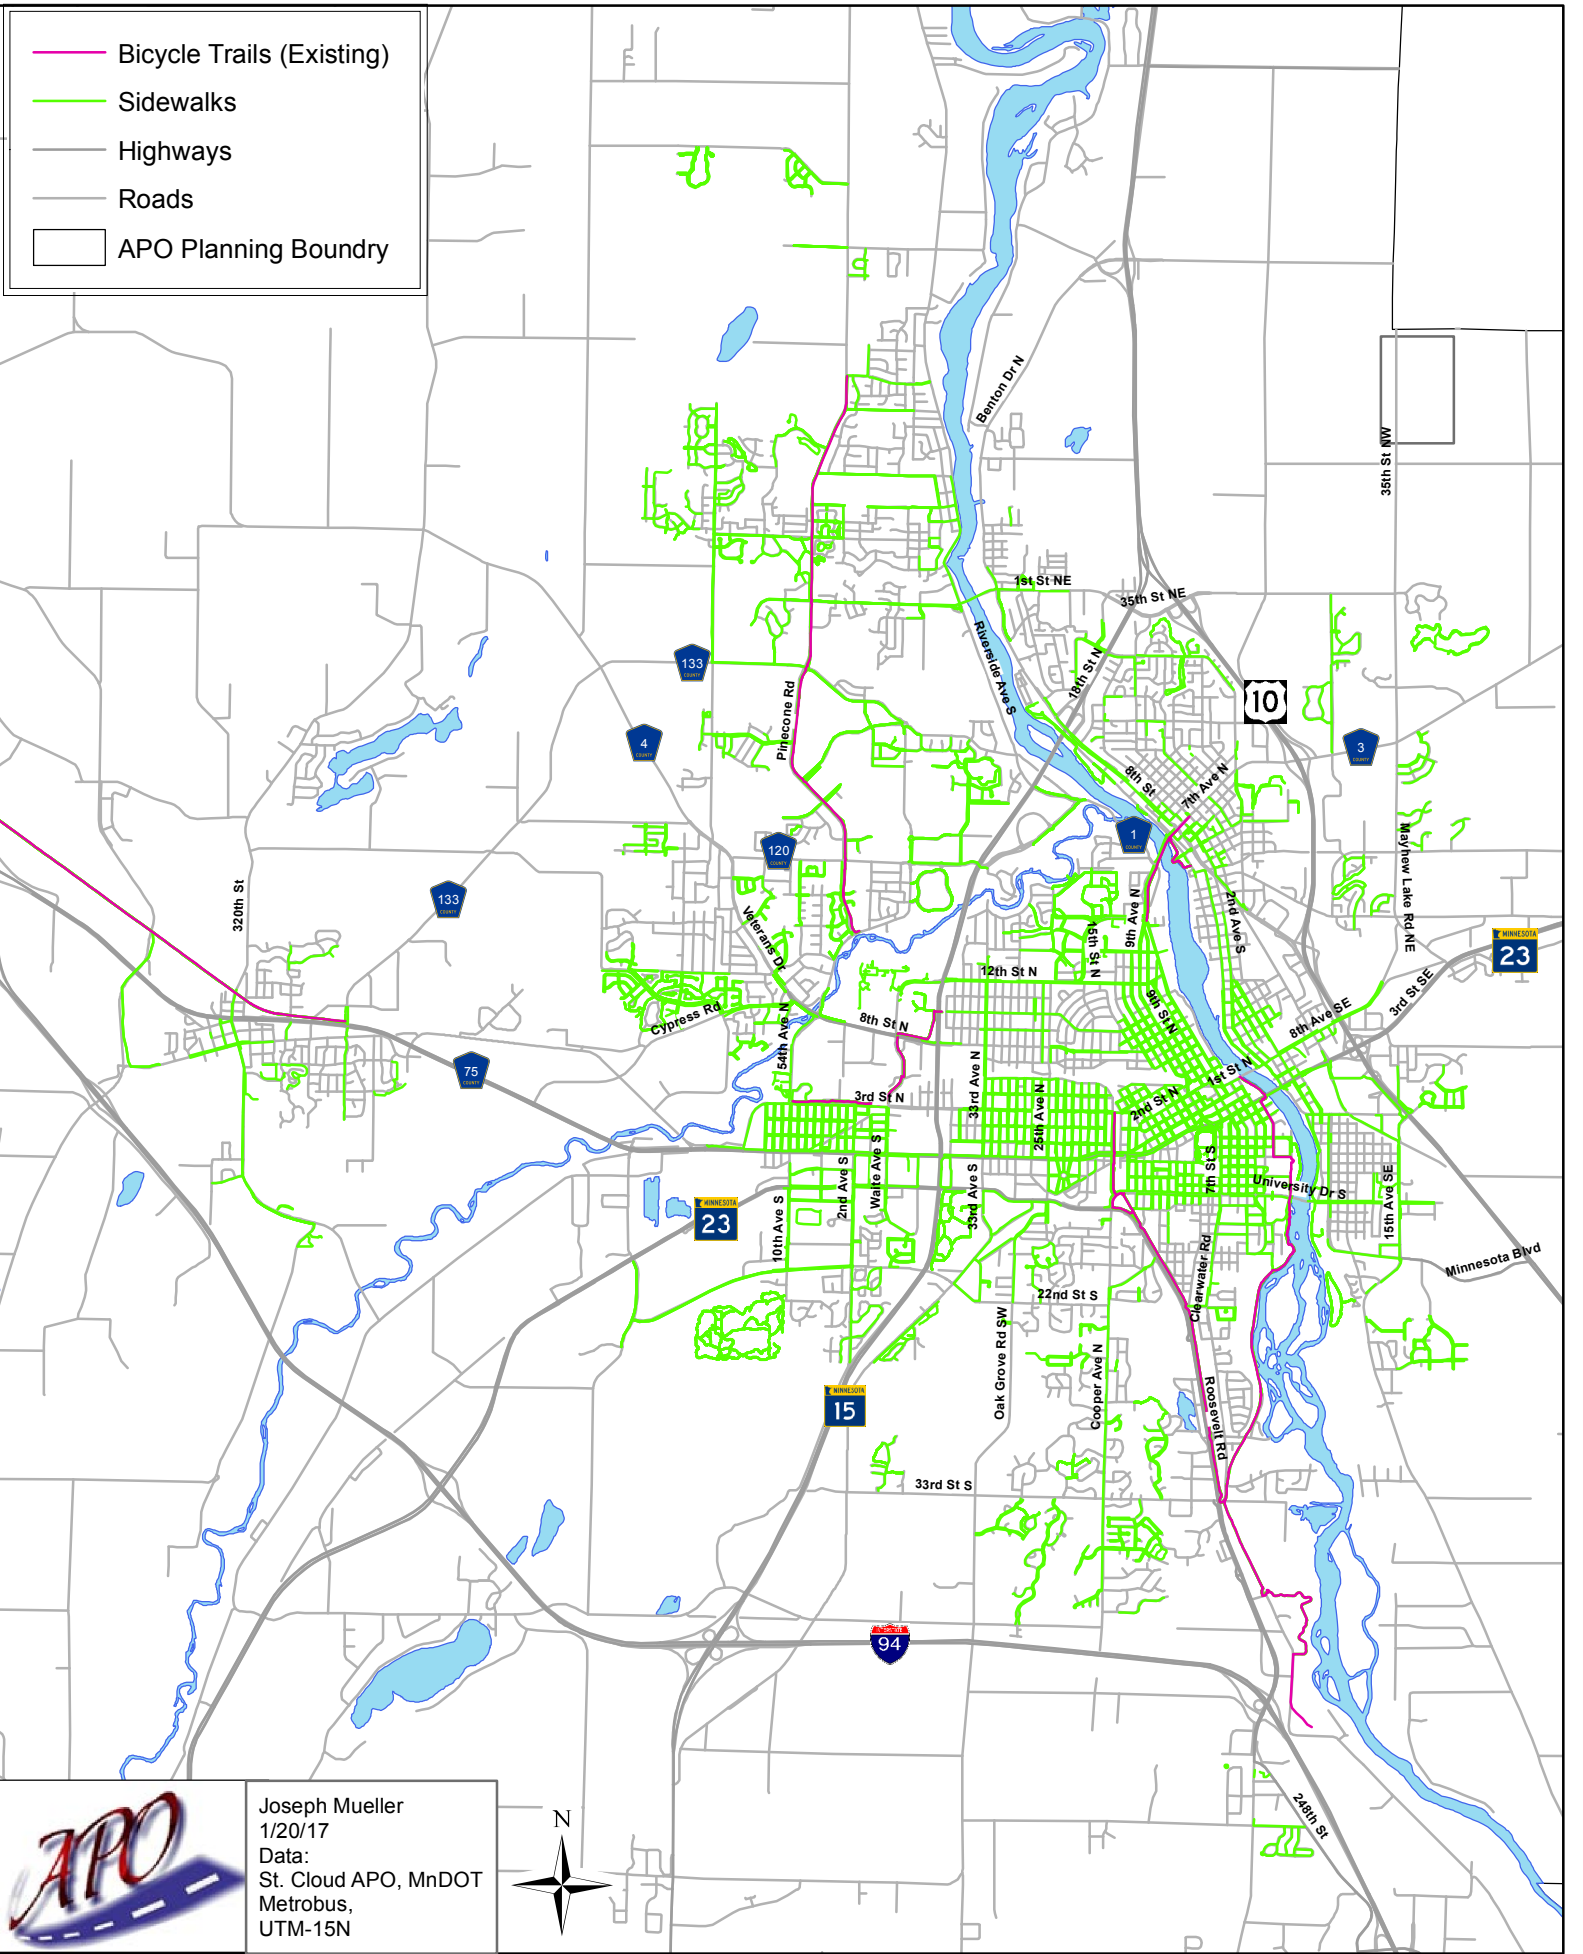

St. Cloud APO Public Outreach Map (2017)

- Bicycle Trails (Existing)
- Sidewalks
- Highways
- Roads
- APO Planning Boundry

Joseph Mueller
1/20/17
Data:
St. Cloud APO, MnDOT
Metrobus,
UTM-15N

0 0.5 1 2 3 4 Miles