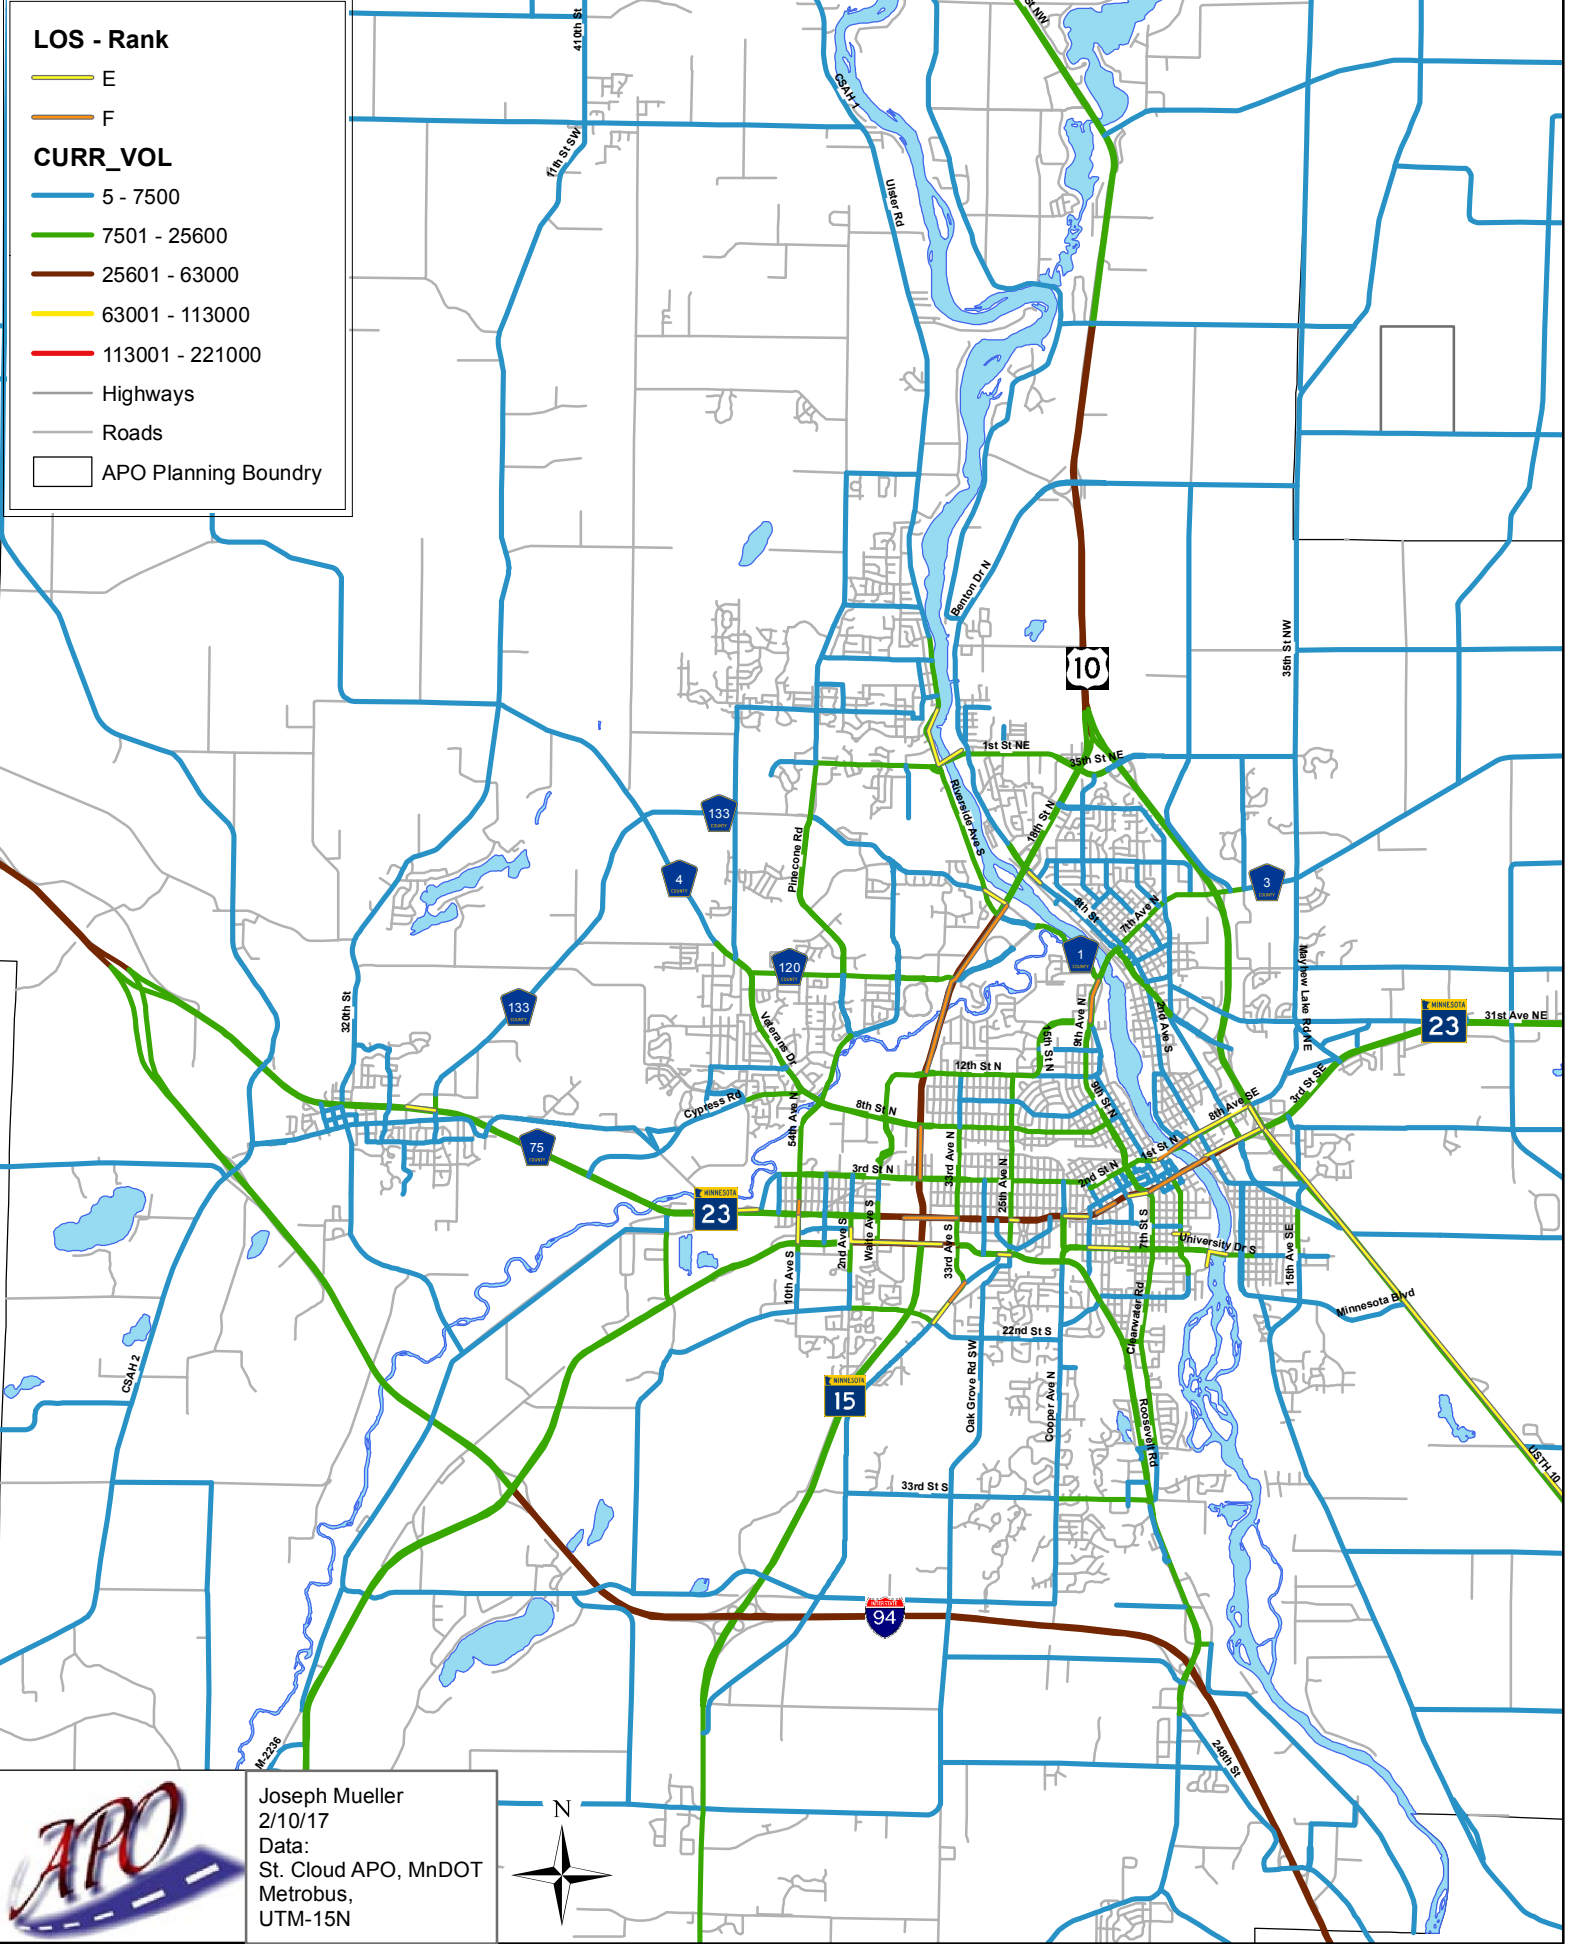

St. Cloud APO Public Outreach Map (2017) Roadway Level of Service and Traffic Volume

Joseph Mueller
2/10/17
Data:
St. Cloud APO, MnDOT
Metrobus,
UTM-15N

Miles
0 0.5 1 2 3 4