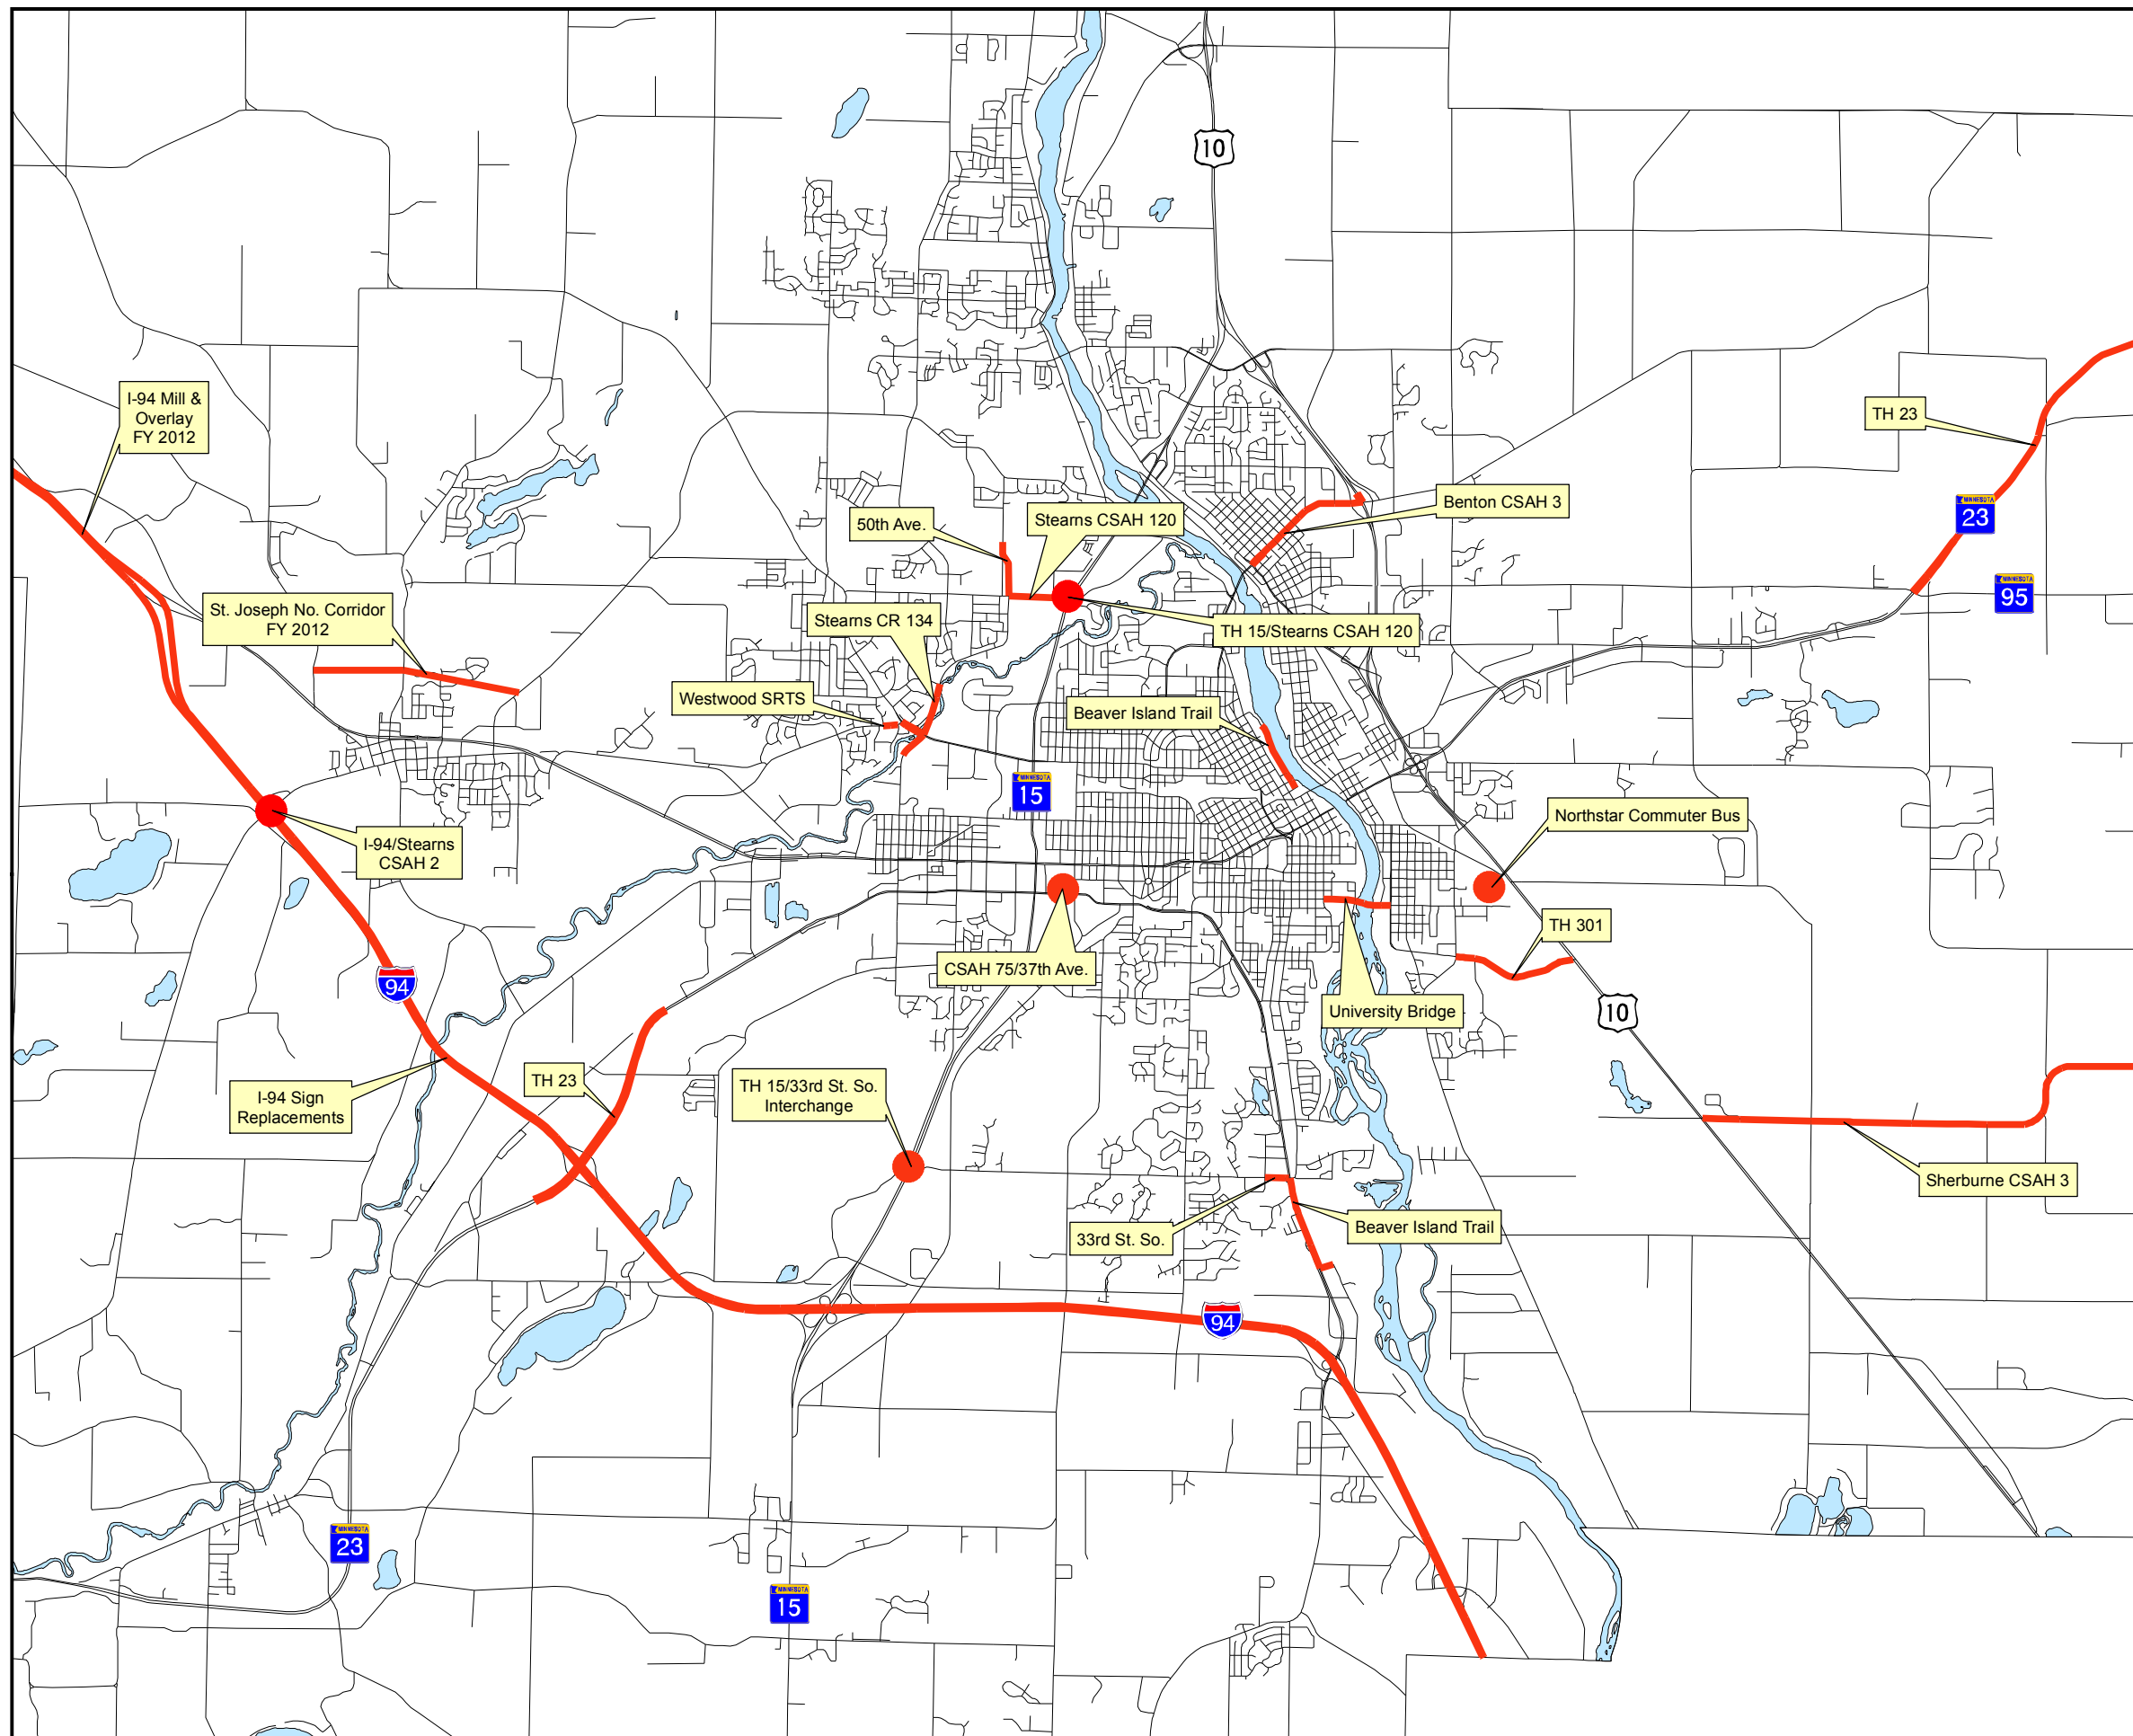

# St. Cloud Metro Area 2012 - 2015 TIP Project Locations

### LEGEND

- Programmed Projects
- Rivers, Lakes and Wetlands

### SCALE

3

Miles

Note: Projects Not Displayed  
Are for Transit and Other Non-  
Location Specific Projects